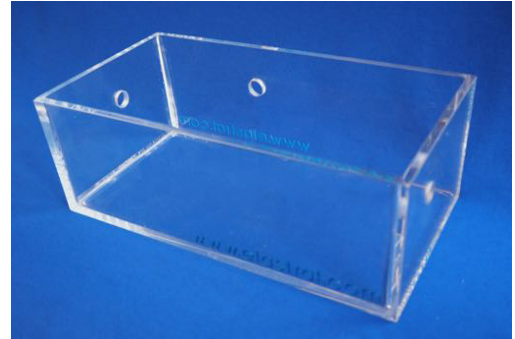

**Head Model Ref: H+N-S-S-001+ with 30° bifurcation**  
Carotid artery model for stenosis bifurcation also available in 60+ and 90°

Soft silicone model approx 23 cm long with 3 connectors

Box

Choice of 3 different stenosis bifurcations

Two stents already deployed.