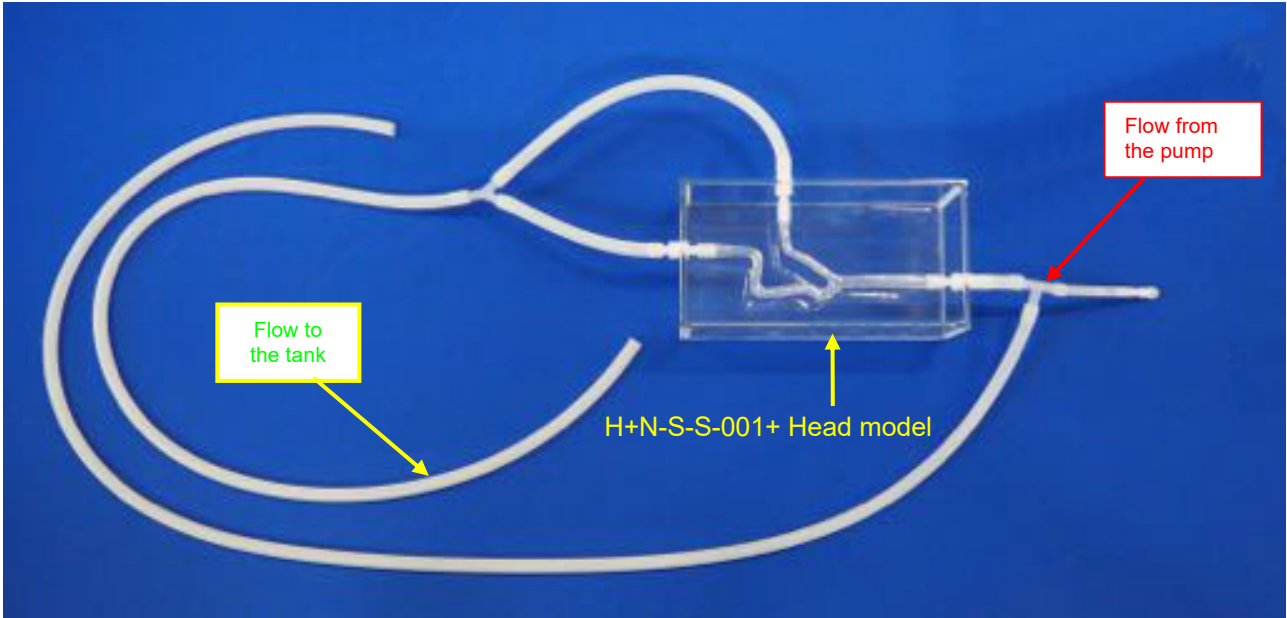

**Head Model Ref: H+N-S-S-001+ with 30° bifurcation**  
Carotid artery model for stenosis bifurcation also available in 60+ and 90°

Soft silicone model approx 23 cm long with 3 connectors

Box

Choice of 3 different stenosis bifurcations

Two stents already deployed.