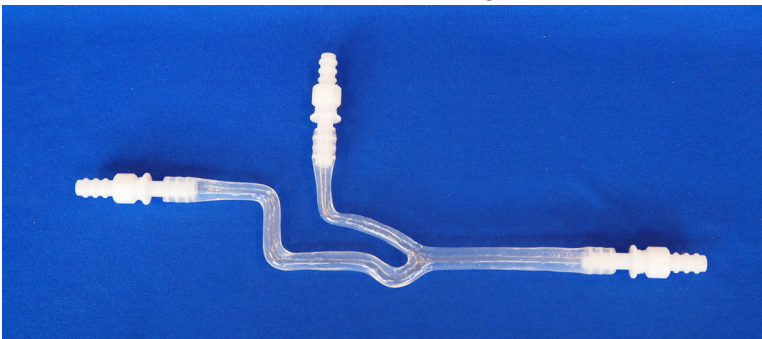

**Head Model Ref: H+N-S-S-001+ with 30° bifurcation**  
Carotid artery model for stenosis bifurcation also available in 60+ and 90°

Soft silicone model approx 23 cm long with 3 connectors

Box

Choice of 3 different stenosis bifurcations

Two stents already deployed.