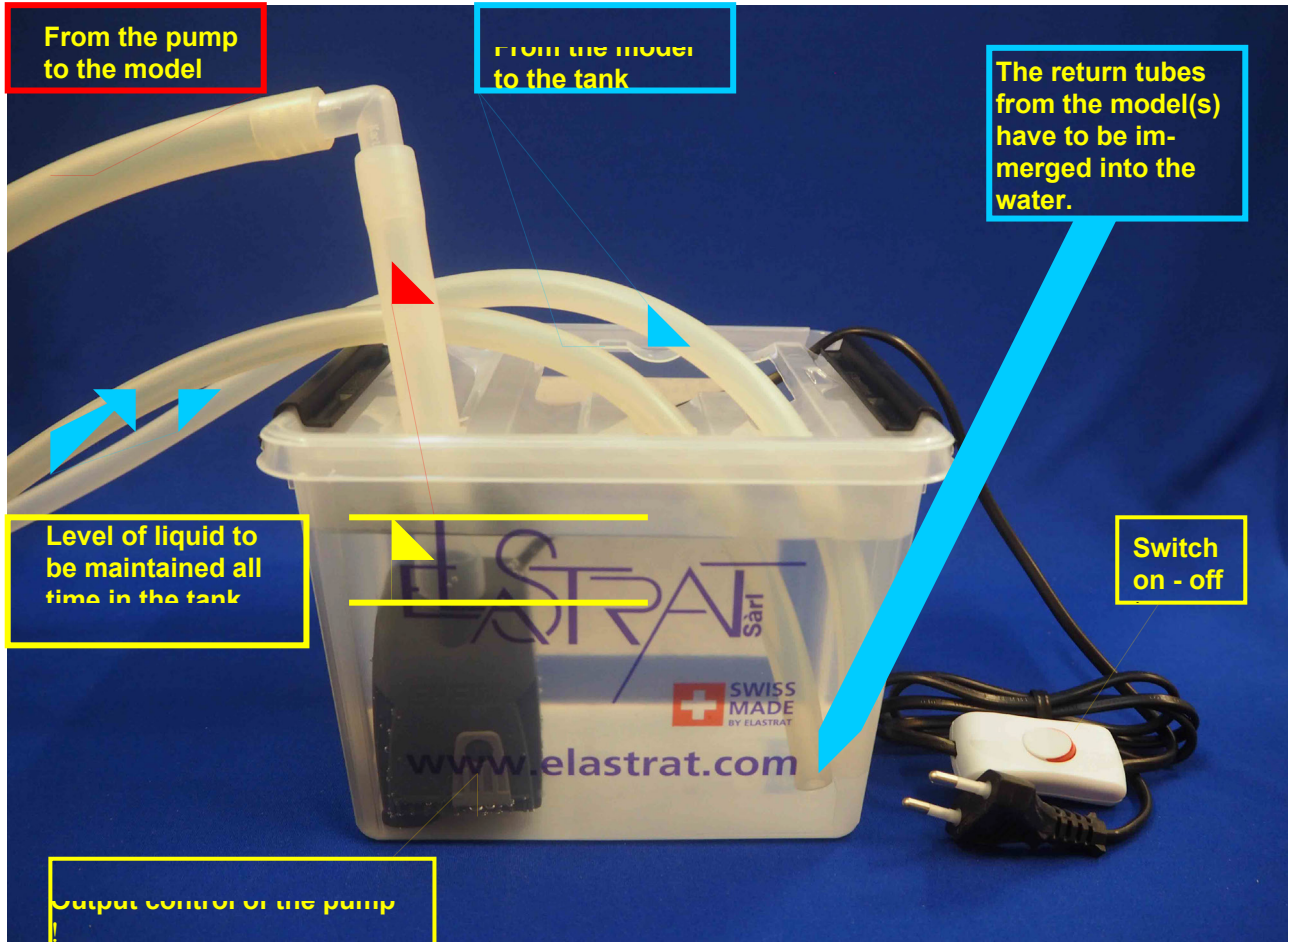

## A 2 liter plastic tank with small continuous flow aquarium pump

This tank and pump are usually used with one or two models.

Installation shown with water. (The aquarium pump must always to be immersed in water!)

Tank specially developed with holes to hold the tubes and have the pump immersed in water  
**Size of tank: 14 x 20 cm height.** Details of 110 and 220 Volts aquarium continuous flow pumps: