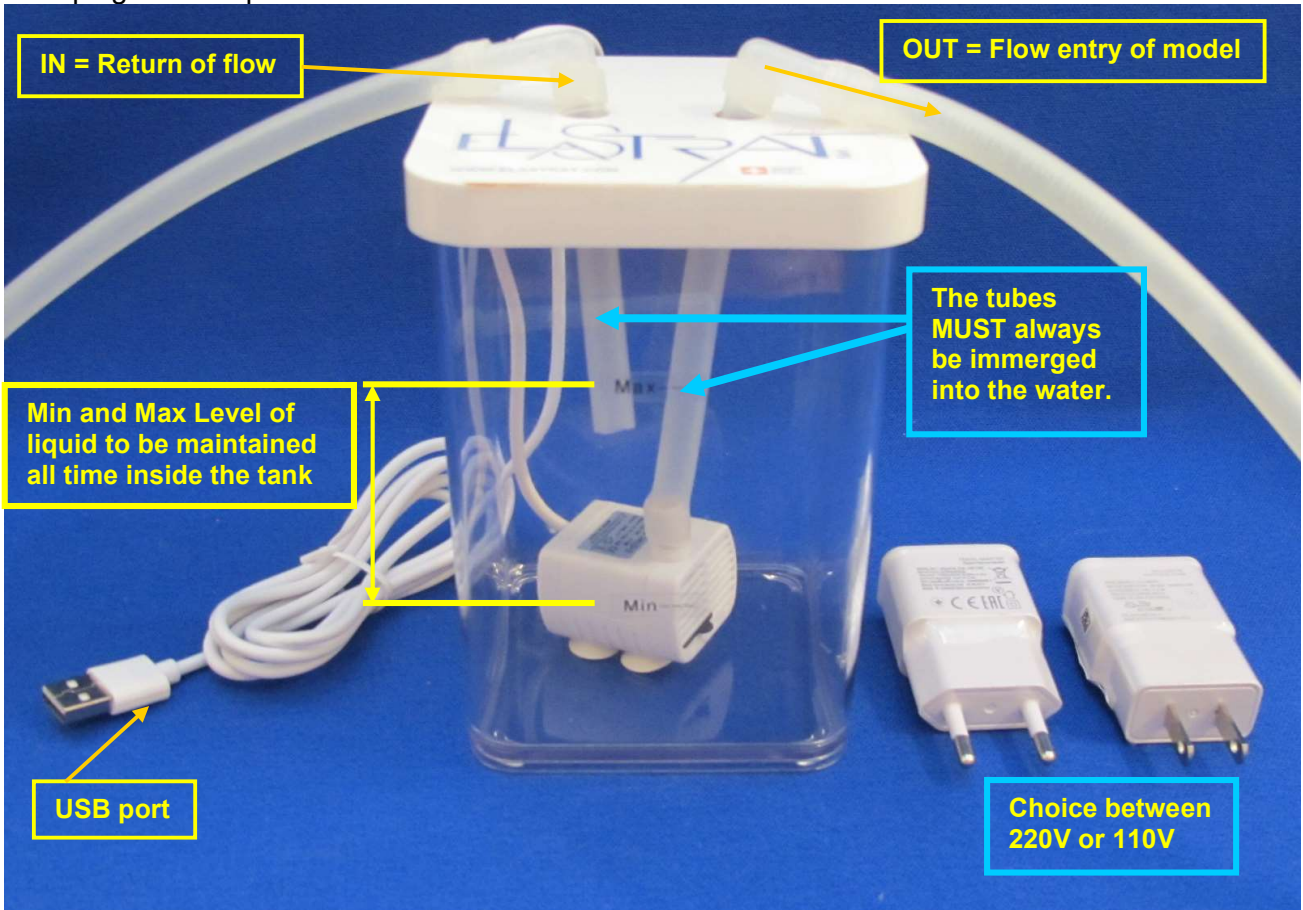

SMALL TANK ONE LITER & CONTINUOUS FLOW PUMP Ref: TK 1LT+PUMP

This tank and pump are usually plugged with a Head and Neck model or a “specific patient” model. With one liter tank capacity in SAN material including a continuous flow pump up to 200 L/H, USB plug with adapter EU-220V or US-110V.

In use with a “Specific patient” Head model. Tank size: 9 x 9 x 14 cm height, max capacity 1 lt.