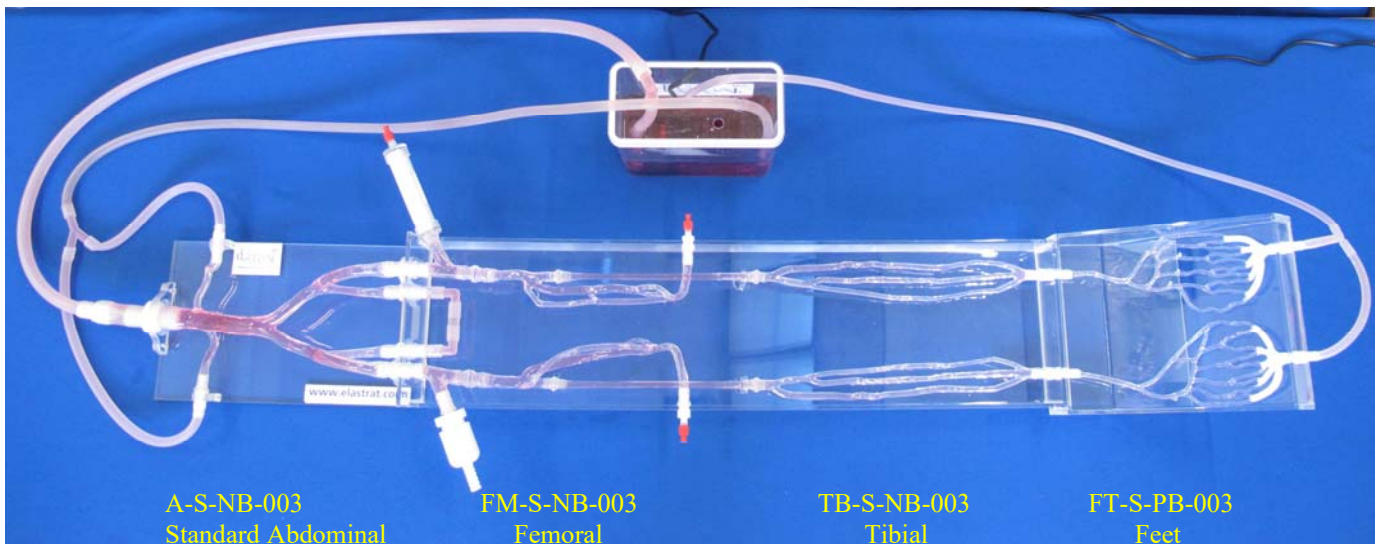

Left + Right Legs with Feet, anatomical artery model in soft silicone **Reference: LGFT-S-NB-003+TK**

This model works under a closed water circuit with integration of your devices at the groins

Close view of Left and Right foot. The dorsal or the plantar integration are available